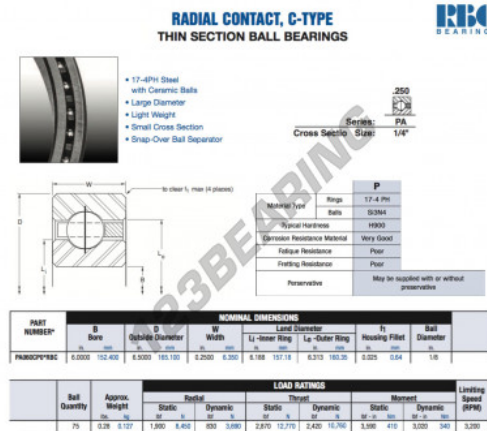

Deep groove ball bearing single row PA060-CP0-RBC - PA060-CP0-RBC

<https://www.123bearing.eu/bearing-housing/deep-groove-bearing/single-row/pa060-cp0-rbc>

PRODUCT FEATURES

Brand	RBC
N° Ean13	3663952543284
Inside diameter	152.4 mm
Outside diameter	165.1 mm
Thickness	6.35 mm
Weight	127 g
Packaging	1