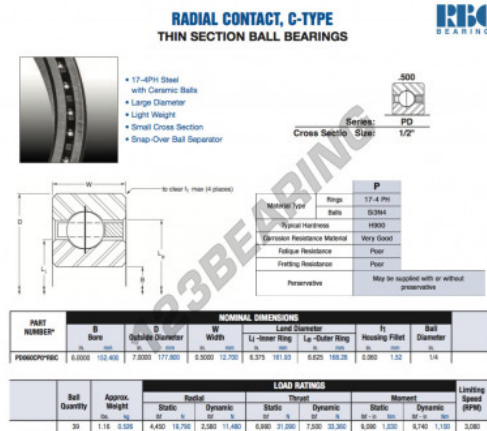

Deep groove ball bearing single row PD060-CP0-RBC - PD060-CP0-RBC

<https://www.123bearing.eu/bearing-housing/deep-groove-bearing/single-row/pd060-cp0-rbc>

PRODUCT FEATURES

Brand	RBC
N° Ean13	3663952543314
Inside diameter	152.4 mm
Outside diameter	177.8 mm
Thickness	12.7 mm
Weight	526 g
Packaging	1