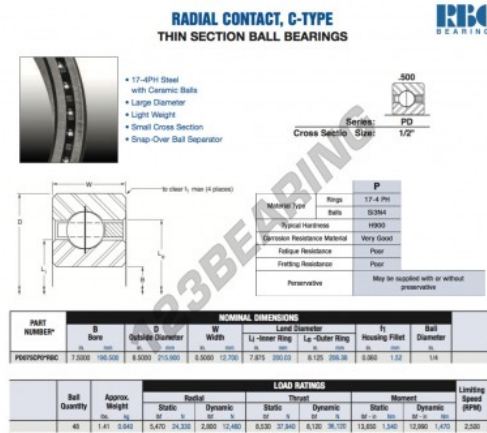

## Deep groove ball bearing single row PD075-CP0-RBC - PD075-CP0-RBC

<https://www.123bearing.eu/bearing-housing/deep-groove-bearing/single-row/pd075-cp0-rbc>

### PRODUCT FEATURES

Brand	RBC
N° Ean13	3663952543505
Inside diameter	190.5 mm
Outside diameter	215.9 mm
Thickness	12.7 mm
Weight	640 g
Packaging	1

[contact@123bearing.eu](mailto:contact@123bearing.eu)

+33 359 36 04 90