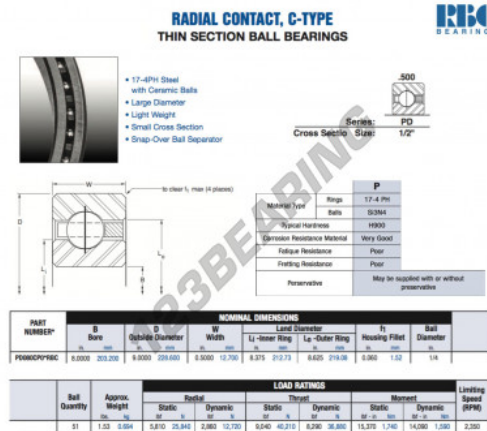

Deep groove ball bearing single row PD080-CP0-RBC - PD080-CP0-RBC

<https://www.123bearing.eu/bearing-housing/deep-groove-bearing/single-row/pd080-cp0-rbc>

PRODUCT FEATURES

Brand	RBC
N° Ean13	3663952543567
Inside diameter	203.2 mm
Outside diameter	228.6 mm
Thickness	12.7 mm
Weight	694 g
Packaging	1