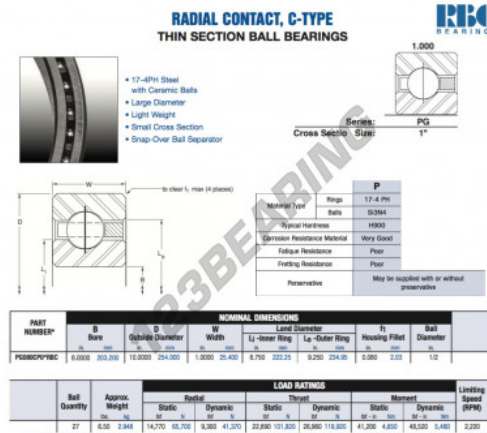

## Deep groove ball bearing single row PG080-CP0-RBC - PG080-CP0-RBC

<https://www.123bearing.eu/bearing-housing/deep-groove-bearing/single-row/pg080-cp0-rbc>

## PRODUCT FEATURES

Brand	RBC
N° Ean13	3663952543581
Inside diameter	203.2 mm
Outside diameter	254 mm
Thickness	25.4 mm
Weight	2948 g
Packaging	1

[contact@123bearing.eu](mailto:contact@123bearing.eu)

+33 359 36 04 90