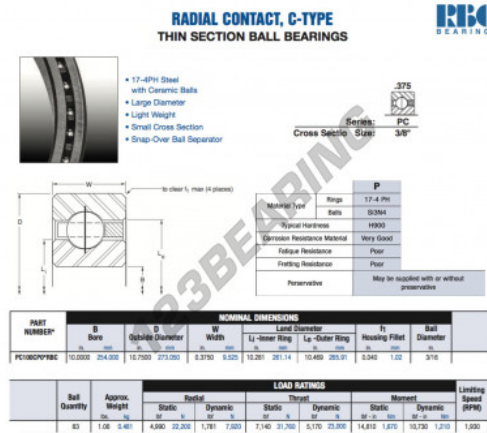

Deep groove ball bearing single row PC100-CP0-RBC - PC100-CP0-RBC

<https://www.123bearing.eu/bearing-housing/deep-groove-bearing/single-row/pc100-cp0-rbc>

PRODUCT FEATURES

Brand	RBC
N° Ean13	3663952543673
Inside diameter	254 mm
Outside diameter	273.05 mm
Thickness	9.525 mm
Weight	481 g
Packaging	1