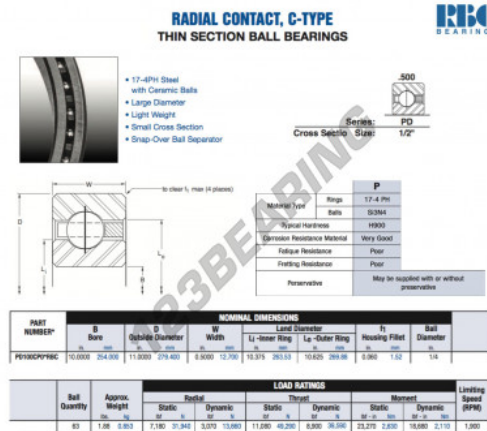

## Deep groove ball bearing single row PD100-CP0-RBC - PD100-CP0-RBC

<https://www.123bearing.eu/bearing-housing/deep-groove-bearing/single-row/pd100-cp0-rbc>

### PRODUCT FEATURES

Brand	RBC
N° Ean13	3663952543680
Inside diameter	254 mm
Outside diameter	279.4 mm
Thickness	12.7 mm
Weight	853 g
Packaging	1

[contact@123bearing.eu](mailto:contact@123bearing.eu)

+33 359 36 04 90