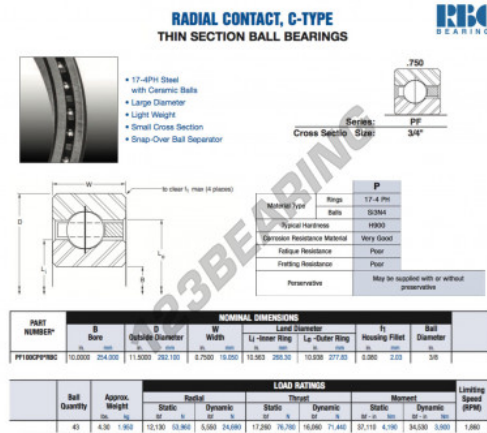

## Deep groove ball bearing single row PF100-CP0-RBC - PF100-CP0-RBC

<https://www.123bearing.eu/bearing-housing/deep-groove-bearing/single-row/pf100-cp0-rbc>

### PRODUCT FEATURES

Brand	RBC
N° Ean13	3663952543697
Inside diameter	254 mm
Outside diameter	292.1 mm
Thickness	19.05 mm
Weight	1950 g
Packaging	1

[contact@123bearing.eu](mailto:contact@123bearing.eu)

+33 359 36 04 90