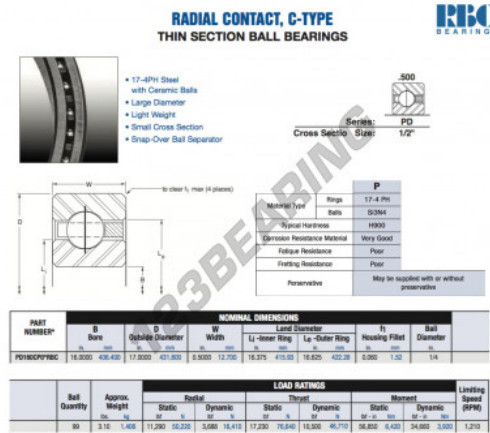

Deep groove ball bearing single row PD160-CP0-RBC - PD160-CP0-RBC

<https://www.123bearing.eu/bearing-housing/deep-groove-bearing/single-row/pd160-cp0-rbc>

PRODUCT FEATURES

Brand	RBC
N° Ean13	3663952543901
Inside diameter	406.4 mm
Inside diameter	16" inch
Outside diameter	431.8 mm
Outside diameter	17" inch
Thickness	12.7 mm
Thickness	1/2" inch
Weight	1406 g
Packaging	1