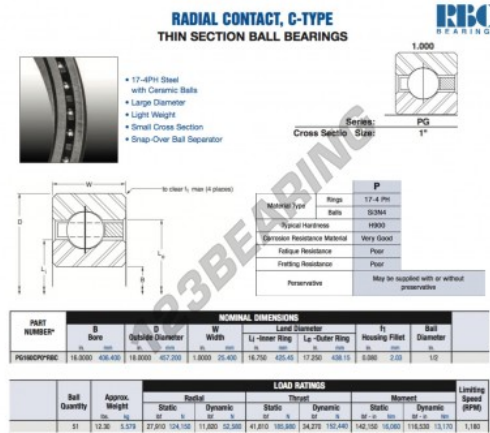

## Deep groove ball bearing single row PG160-CP0-RBC - PG160-CP0-RBC

<https://www.123bearing.eu/bearing-housing/deep-groove-bearing/single-row/pg160-cp0-rbc>

### PRODUCT FEATURES

Brand	RBC
N° Ean13	3663952543925
Inside diameter	406.4 mm
Outside diameter	457.2 mm
Thickness	25.4 mm
Weight	5579 g
Packaging	1

[contact@123bearing.eu](mailto:contact@123bearing.eu)