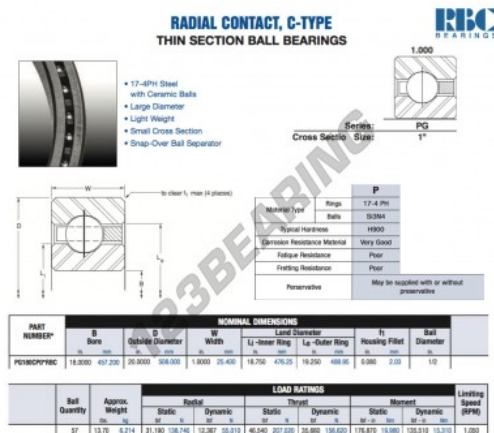

Deep groove ball bearing single row PG180-CP0-RBC - PG180-CP0-RBC

<https://www.123bearing.eu/bearing-housing/deep-groove-bearing/single-row/pg180-cp0-rbc>

PRODUCT FEATURES

Brand	RBC
N° Ean13	3663952543970
Inside diameter	457.2 mm
Outside diameter	508 mm
Thickness	25.4 mm
Weight	6214 g
Packaging	1