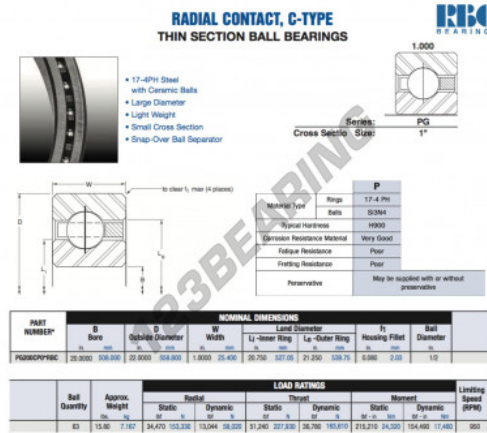

Deep groove ball bearing single row PG200-CP0-RBC - PG200-CP0-RBC

<https://www.123bearing.eu/bearing-housing/deep-groove-bearing/single-row/pg200-cp0-rbc>

PRODUCT FEATURES

Brand	RBC
N° Ean13	3663952544021
Inside diameter	508 mm
Outside diameter	558.8 mm
Thickness	25.4 mm
Weight	7167 g
Packaging	1