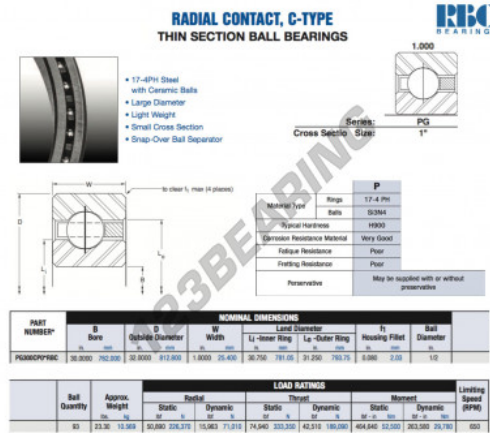

Deep groove ball bearing single row PG300-CP0-RBC - PG300-CP0-RBC

<https://www.123bearing.eu/bearing-housing/deep-groove-bearing/single-row/pg300-cp0-rbc>

PRODUCT FEATURES

Brand	RBC
N° Ean13	3663952544106
Inside diameter	762 mm
Outside diameter	812.8 mm
Thickness	25.4 mm
Weight	10569 g
Packaging	1