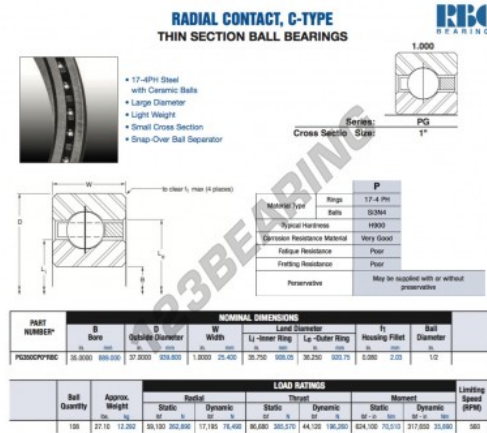

## Deep groove ball bearing single row PG350-CP0-RBC - PG350-CP0-RBC

<https://www.123bearing.eu/bearing-housing/deep-groove-bearing/single-row/pg350-cp0-rbc>

### PRODUCT FEATURES

Brand	RBC
N° Ean13	3663952544120
Inside diameter	889 mm
Outside diameter	939.8 mm
Thickness	25.4 mm
Weight	12292 g
Packaging	1

[contact@123bearing.eu](mailto:contact@123bearing.eu)

+33 359 36 04 90