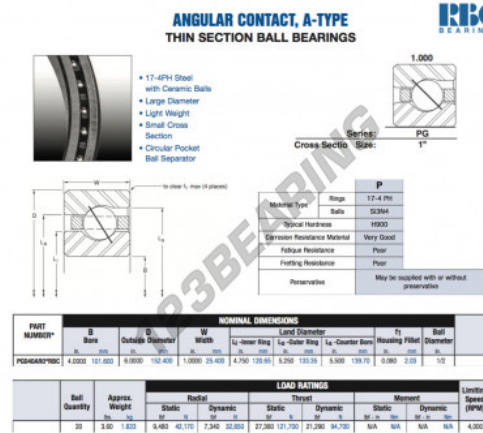

Deep groove ball bearing single row PG040-AR0-RBC - PG040-AR0-RBC

<https://www.123bearing.eu/bearing-housing/deep-groove-bearing/single-row/pg040-ar0-rbc>

PRODUCT FEATURES

Brand	RBC
N° Ean13	3663952544311
Inside diameter	101.6 mm
Outside diameter	152.4 mm
Thickness	25.4 mm
Weight	1633 g
Packaging	1