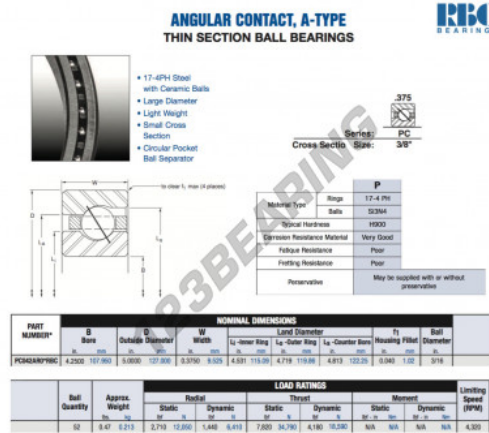

Deep groove ball bearing single row PC042-AR0-RBC - PC042-AR0-RBC

<https://www.123bearing.eu/bearing-housing/deep-groove-bearing/single-row/pc042-ar0-rbc>

PRODUCT FEATURES

Brand	RBC
N° Ean13	3663952544342
Inside diameter	107.95 mm
Inside diameter	4 1/4" inch
Outside diameter	127 mm
Outside diameter	5" inch
Thickness	9.525 mm
Thickness	3/8" inch
Weight	213 g
Packaging	1