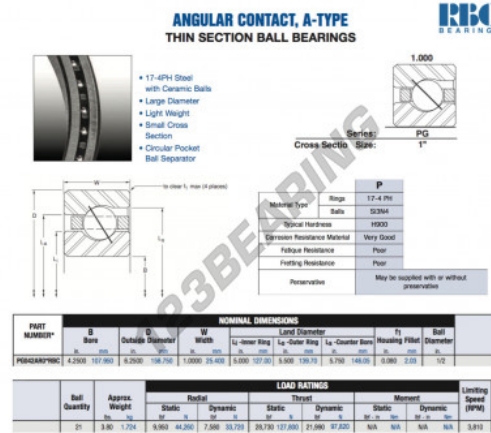

## Deep groove ball bearing single row PG042-AR0-RBC - PG042-AR0-RBC

<https://www.123bearing.eu/bearing-housing/deep-groove-bearing/single-row/pg042-ar0-rbc>

### PRODUCT FEATURES

Brand	RBC
N° Ean13	3663952544373
Inside diameter	107.95 mm
Inside diameter	4 1/4" inch
Outside diameter	158.75 mm
Outside diameter	6 1/4" inch
Thickness	25.4 mm
Thickness	1" inch
Weight	1724 g
Packaging	1