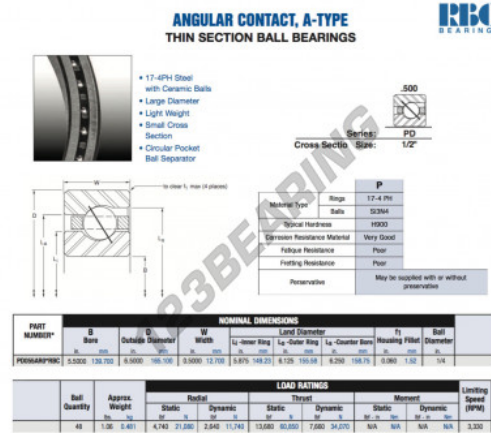

Deep groove ball bearing single row PD055-AR0-RBC - PD055-AR0-RBC

<https://www.123bearing.eu/bearing-housing/deep-groove-bearing/single-row/pd055-ar0-rbc>

PRODUCT FEATURES

Brand	RBC
N° Ean13	3663952544595
Inside diameter	139.7 mm
Outside diameter	165.1 mm
Thickness	12.7 mm
Weight	481 g
Packaging	1