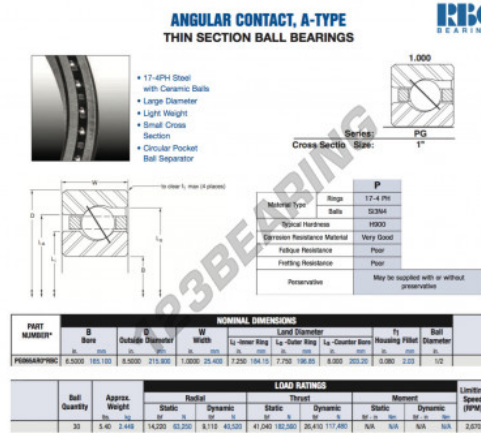

Deep groove ball bearing single row PG065-AR0-RBC - PG065-AR0-RBC

<https://www.123bearing.eu/bearing-housing/deep-groove-bearing/single-row/pg065-ar0-rbc>

PRODUCT FEATURES

Brand	RBC
N° Ean13	3663952544731
Inside diameter	165.1 mm
Outside diameter	215.9 mm
Thickness	25.4 mm
Weight	2449 g
Packaging	1