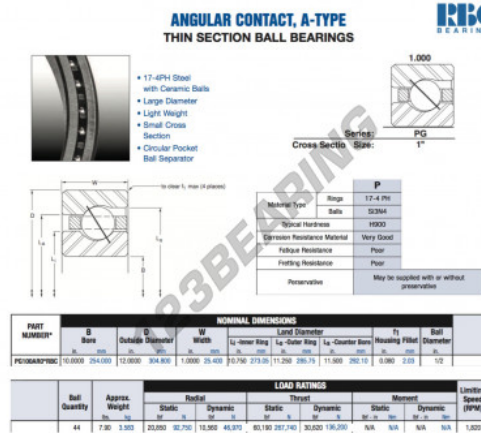

## Deep groove ball bearing single row PG100-AR0-RBC - PG100-AR0-RBC

<https://www.123bearing.eu/bearing-housing/deep-groove-bearing/single-row/pg100-ar0-rbc>

### PRODUCT FEATURES

Brand	RBC
N° Ean13	3663952545035
Inside diameter	254 mm
Outside diameter	304.8 mm
Thickness	25.4 mm
Weight	3583 g
Packaging	1

[contact@123bearing.eu](mailto:contact@123bearing.eu)

+33 359 36 04 90