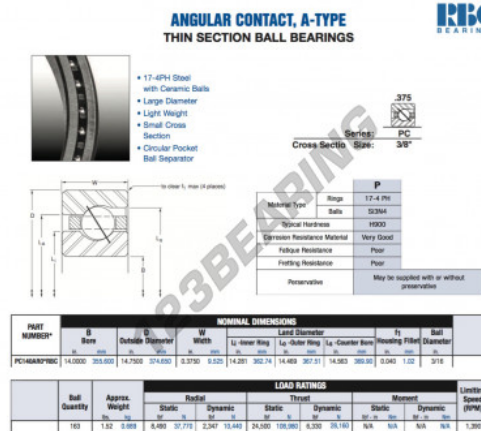

Deep groove ball bearing single row PC140-AR0-RBC - PC140-AR0-RBC

<https://www.123bearing.eu/bearing-housing/deep-groove-bearing/single-row/pc140-ar0-rbc>

PRODUCT FEATURES

Brand	RBC
N° Ean13	3663952545172
Inside diameter	355.6 mm
Inside diameter	14" inch
Outside diameter	374.65 mm
Outside diameter	14 3/4" inch
Thickness	9.525 mm
Thickness	3/8" inch
Weight	689 g
Packaging	1