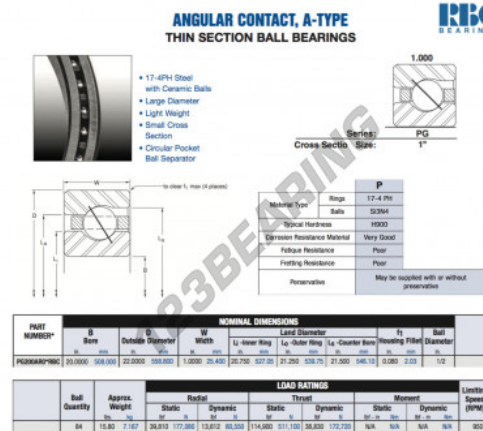

Deep groove ball bearing single row PG200-AR0-RBC - PG200-AR0-RBC

<https://www.123bearing.eu/bearing-housing/deep-groove-bearing/single-row/pg200-ar0-rbc>

PRODUCT FEATURES

Brand	RBC
N° Ean13	3663952545356
Inside diameter	508 mm
Outside diameter	558.8 mm
Thickness	25.4 mm
Weight	7167 g
Packaging	1