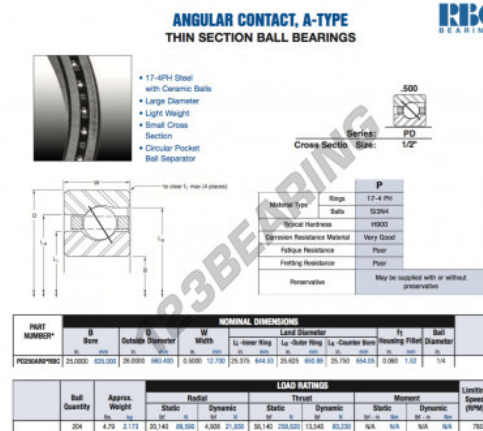

Deep groove ball bearing single row PD250-AR0-RBC - PD250-AR0-RBC

<https://www.123bearing.eu/bearing-housing/deep-groove-bearing/single-row/pd250-ar0-rbc>

PRODUCT FEATURES

| | |
|------------------|---------------|
| Brand | RBC |
| N° Ean13 | 3663952545387 |
| Inside diameter | 635 mm |
| Outside diameter | 660.4 mm |
| Thickness | 12.7 mm |
| Weight | 2173 g |
| Packaging | 1 |