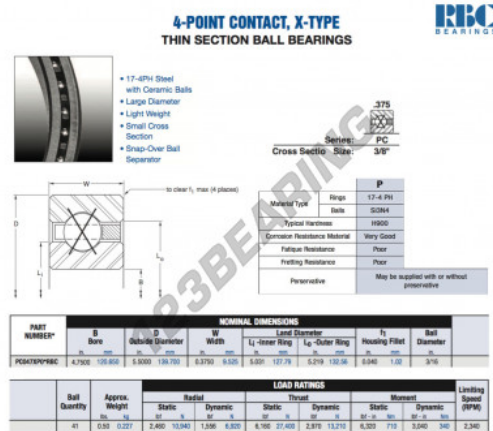

Deep groove ball bearing single row PC047-XP0-RBC - PC047-XP0-RBC

<https://www.123bearing.eu/bearing-housing/deep-groove-bearing/single-row/pc047-xp0-rbc>

PRODUCT FEATURES

Brand	RBC
N° Ean13	3663952545813
Inside diameter	120.65 mm
Outside diameter	139.7 mm
Thickness	9.525 mm
Weight	227 g
Packaging	1