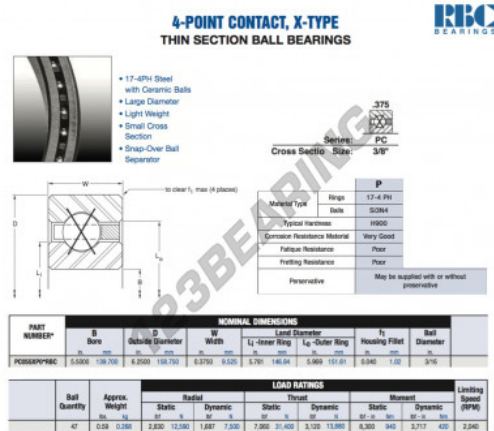

Deep groove ball bearing single row PC055-XP0-RBC - PC055-XP0-RBC

<https://www.123bearing.eu/bearing-housing/deep-groove-bearing/single-row/pc055-xp0-rbc>

PRODUCT FEATURES

Brand	RBC
N° Ean13	3663952545936
Inside diameter	139.7 mm
Outside diameter	158.75 mm
Thickness	9.525 mm
Weight	268 g
Packaging	1