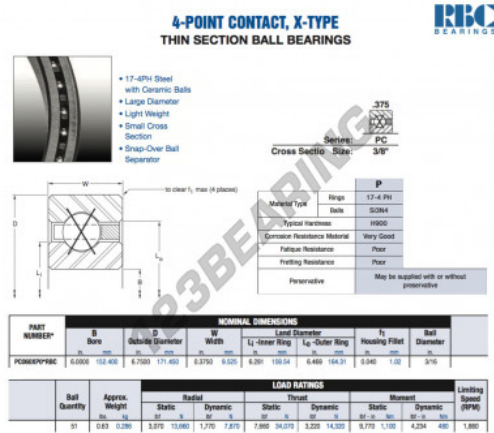

## Deep groove ball bearing single row PC060-XP0-RBC - PC060-XP0-RBC

<https://www.123bearing.eu/bearing-housing/deep-groove-bearing/single-row/pc060-xp0-rbc>

### PRODUCT FEATURES

Brand	RBC
N° Ean13	3663952545998
Inside diameter	152.4 mm
Outside diameter	171.45 mm
Thickness	9.525 mm
Weight	286 g
Packaging	1

[contact@123bearing.eu](mailto:contact@123bearing.eu)