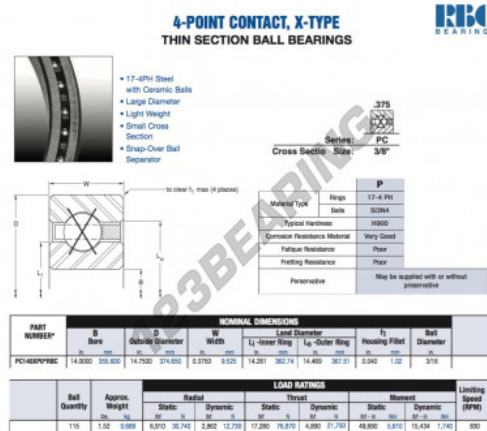

## Deep groove ball bearing single row PC140-XP0-RBC - PC140-XP0-RBC

<https://www.123bearing.eu/bearing-housing/deep-groove-bearing/single-row/pc140-xp0-rbc>

### PRODUCT FEATURES

Brand	RBC
N° Ean13	3663952546520
Inside diameter	355.6 mm
Inside diameter	14" inch
Outside diameter	374.65 mm
Outside diameter	14 3/4" inch
Thickness	9.525 mm
Thickness	3/8" inch
Weight	689 g
Packaging	1