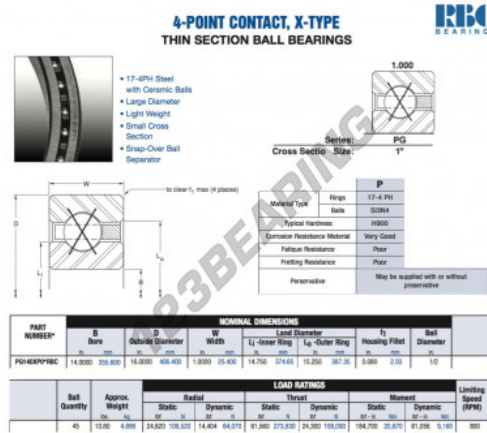

Deep groove ball bearing single row PG140-XP0-RBC - PG140-XP0-RBC

<https://www.123bearing.eu/bearing-housing/deep-groove-bearing/single-row/pg140-xp0-rbc>

PRODUCT FEATURES

Brand	RBC
N° Ean13	3663952546551
Inside diameter	355.6 mm
Outside diameter	406.4 mm
Thickness	25.4 mm
Weight	4899 g
Packaging	1