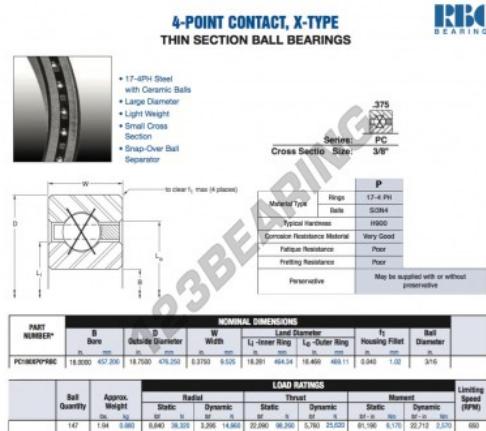

## Deep groove ball bearing single row PC180-XP0-RBC - PC180-XP0-RBC

<https://www.123bearing.eu/bearing-housing/deep-groove-bearing/single-row/pc180-xp0-rbc>

### PRODUCT FEATURES

Brand	RBC
N° Ean13	3663952546636
Inside diameter	457.2 mm
Outside diameter	476.25 mm
Thickness	9.525 mm
Weight	880 g
Packaging	1

[contact@123bearing.eu](mailto:contact@123bearing.eu)