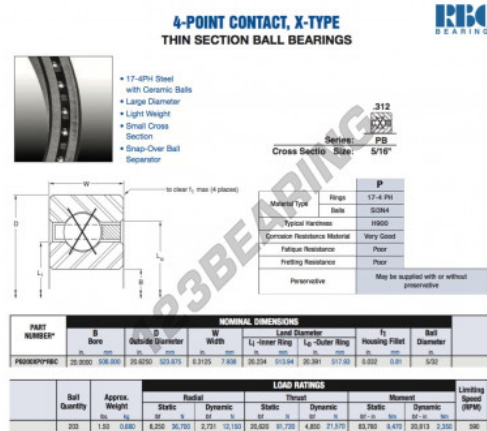

Deep groove ball bearing single row PB200-XP0-RBC - PB200-XP0-RBC

<https://www.123bearing.eu/bearing-housing/deep-groove-bearing/single-row/pb200-xp0-rbc>

PRODUCT FEATURES

Brand	RBC
N° Ean13	3663952546674
Inside diameter	508 mm
Inside diameter	20" inch
Outside diameter	523.875 mm
Outside diameter	20 5/8" inch
Thickness	7.938 mm
Thickness	5/16" inch
Weight	680 g
Packaging	1