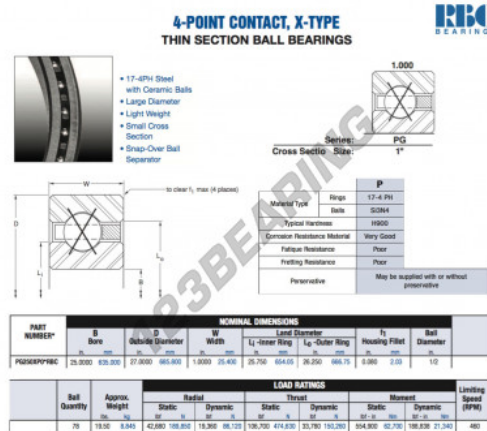

Deep groove ball bearing single row PG250-XP0-RBC - PG250-XP0-RBC

<https://www.123bearing.eu/bearing-housing/deep-groove-bearing/single-row/pg250-xp0-rbc>

PRODUCT FEATURES

Brand	RBC
N° Ean13	3663952546759
Inside diameter	635 mm
Outside diameter	685.8 mm
Thickness	25.4 mm
Weight	8845 g
Packaging	1