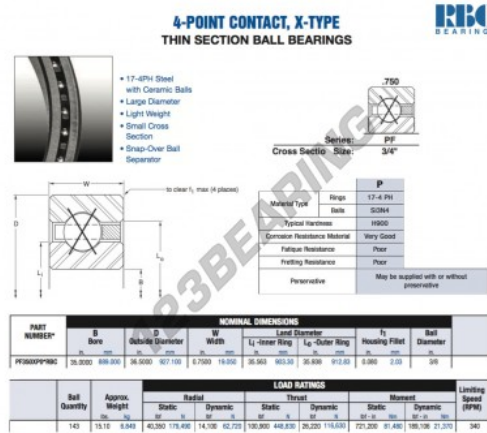

Deep groove ball bearing single row PF350-XP0-RBC - PF350-XP0-RBC

<https://www.123bearing.eu/bearing-housing/deep-groove-bearing/single-row/pf350-xp0-rbc>

PRODUCT FEATURES

Brand	RBC
N° Ean13	3663952546803
Inside diameter	889 mm
Outside diameter	927.1 mm
Thickness	19.05 mm
Weight	6849 g
Packaging	1