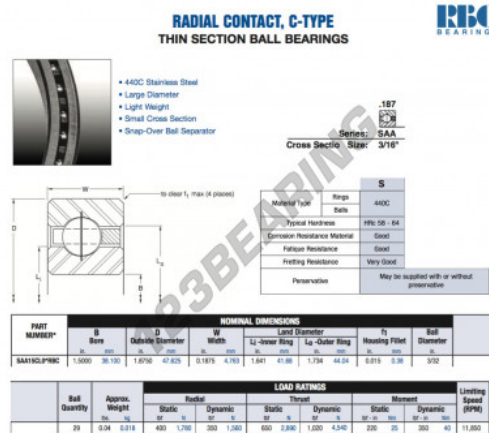

Deep groove ball bearing single row SAA15-CLO-RBC - SAA15-CLO-RBC

<https://www.123bearing.eu/bearing-housing/deep-groove-bearing/single-row/saa15-cl0-rbc>

PRODUCT FEATURES

Brand	RBC
N° Ean13	3663952546858
Inside diameter	38.1 mm
Outside diameter	47.625 mm
Thickness	4.763 mm
Weight	18 g
Packaging	1