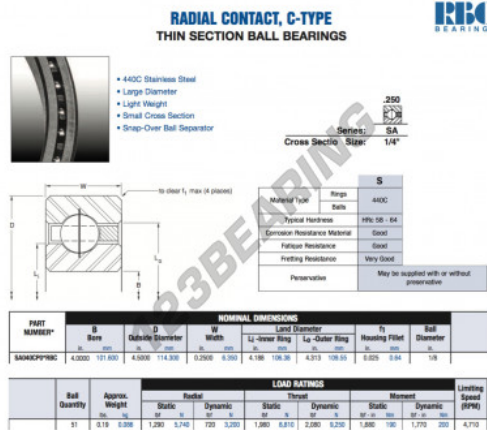

## Deep groove ball bearing single row SA040-CP0-RBC - SA040-CP0-RBC

<https://www.123bearing.eu/bearing-housing/deep-groove-bearing/single-row/sa040-cp0-rbc>

### PRODUCT FEATURES

Brand	RBC
N° Ean13	3663952546957
Inside diameter	101.6 mm
Outside diameter	114.3 mm
Thickness	6.35 mm
Weight	86 g
Packaging	1

[contact@123bearing.eu](mailto:contact@123bearing.eu)

+33 359 36 04 90