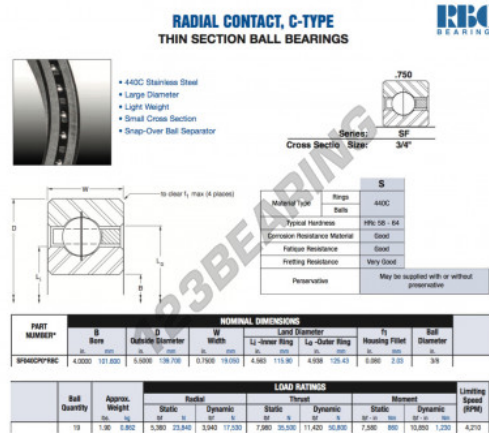

Deep groove ball bearing single row SF040-CP0-RBC - SF040-CP0-RBC

<https://www.123bearing.eu/bearing-housing/deep-groove-bearing/single-row/sf040-cp0-rbc>

PRODUCT FEATURES

Brand	RBC
N° Ean13	3663952546995
Inside diameter	101.6 mm
Outside diameter	139.7 mm
Thickness	19.05 mm
Weight	862 g
Packaging	1