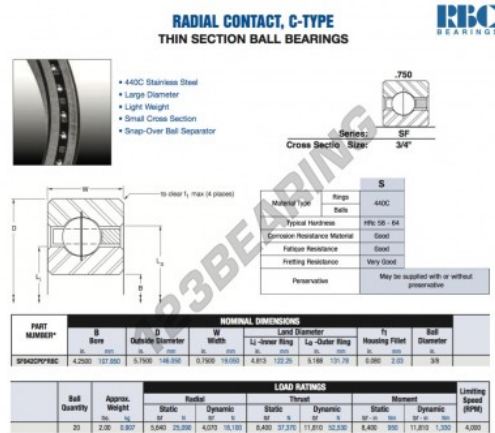

Deep groove ball bearing single row SF042-CP0-RBC - SF042-CP0-RBC

<https://www.123bearing.eu/bearing-housing/deep-groove-bearing/single-row/sf042-cp0-rbc>

PRODUCT FEATURES

Brand	RBC
N° Ean13	3663952547053
Inside diameter	107.95 mm
Outside diameter	146.05 mm
Thickness	19.05 mm
Weight	907 g
Packaging	1