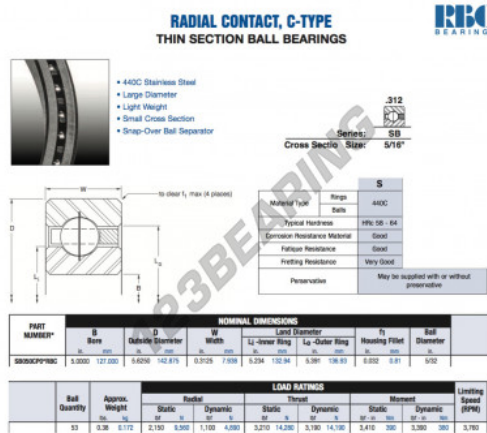

Deep groove ball bearing single row SB050-CP0-RBC - SB050-CP0-RBC

<https://www.123bearing.eu/bearing-housing/deep-groove-bearing/single-row/sb050-cp0-rbc>

PRODUCT FEATURES

Brand	RBC
N° Ean13	3663952547206
Inside diameter	127 mm
Outside diameter	142.875 mm
Thickness	7.938 mm
Weight	172 g
Packaging	1