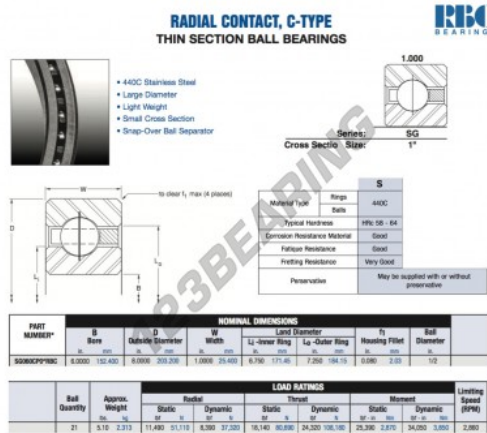

## Deep groove ball bearing single row SG060-CP0-RBC - SG060-CP0-RBC

<https://www.123bearing.eu/bearing-housing/deep-groove-bearing/single-row/sg060-cp0-rbc>

### PRODUCT FEATURES

Brand	RBC
N° Ean13	3663952547367
Inside diameter	152.4 mm
Outside diameter	203.2 mm
Thickness	25.4 mm
Weight	2313 g
Packaging	1

[contact@123bearing.eu](mailto:contact@123bearing.eu)