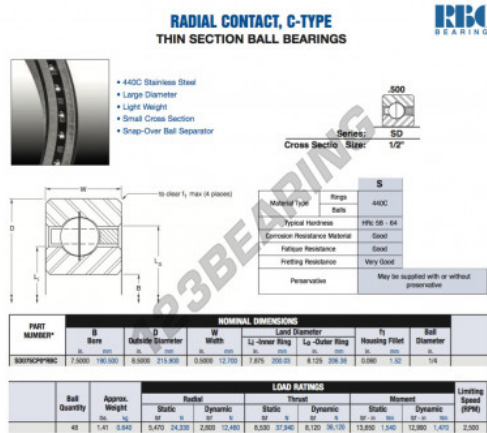

Deep groove ball bearing single row SD075-CP0-RBC - SD075-CP0-RBC

<https://www.123bearing.eu/bearing-housing/deep-groove-bearing/single-row/sd075-cp0-rbc>

PRODUCT FEATURES

Brand	RBC
N° Ean13	3663952547527
Inside diameter	190.5 mm
Outside diameter	215.9 mm
Thickness	12.7 mm
Weight	640 g
Packaging	1