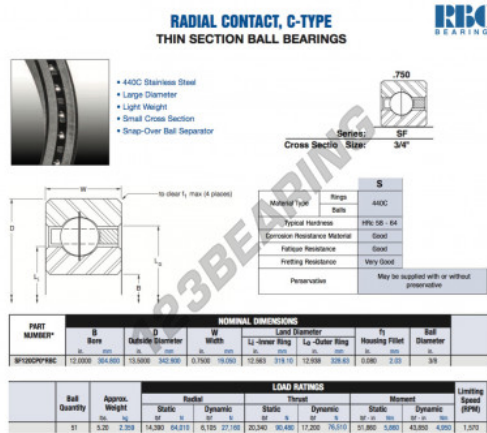

## Deep groove ball bearing single row SF120-CP0-RBC - SF120-CP0-RBC

<https://www.123bearing.eu/bearing-housing/deep-groove-bearing/single-row/sf120-cp0-rbc>

## PRODUCT FEATURES

Brand	RBC
N° Ean13	3663952547848
Inside diameter	304.8 mm
Outside diameter	342.9 mm
Thickness	19.05 mm
Weight	2359 g
Packaging	1

[contact@123bearing.eu](mailto:contact@123bearing.eu)