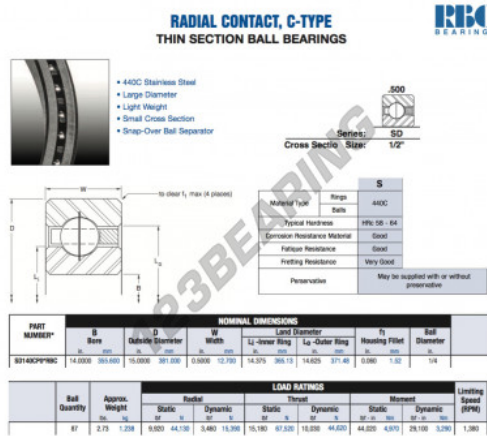

Deep groove ball bearing single row SD140-CP0-RBC - SD140-CP0-RBC

<https://www.123bearing.eu/bearing-housing/deep-groove-bearing/single-row/sd140-cp0-rbc>

PRODUCT FEATURES

Brand	RBC
N° Ean13	3663952547886
Inside diameter	355.6 mm
Outside diameter	381 mm
Thickness	12.7 mm
Weight	1238 g
Packaging	1