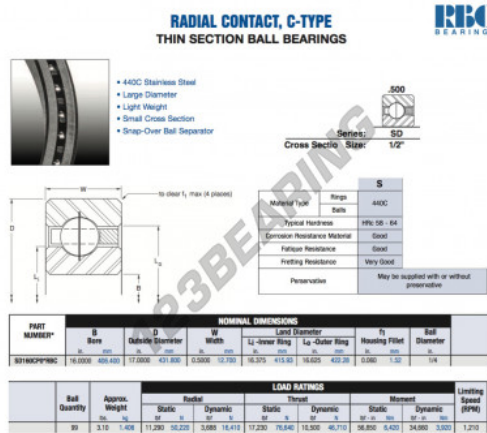

Deep groove ball bearing single row SD160-CP0-RBC - SD160-CP0-RBC

<https://www.123bearing.eu/bearing-housing/deep-groove-bearing/single-row/sd160-cp0-rbc>

PRODUCT FEATURES

Brand	RBC
N° Ean13	3663952547930
Inside diameter	406.4 mm
Outside diameter	431.8 mm
Thickness	12.7 mm
Weight	1406 g
Packaging	1