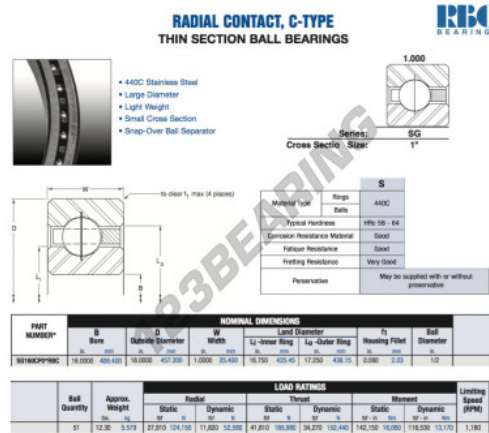

## Deep groove ball bearing single row SG160-CP0-RBC - SG160-CP0-RBC

<https://www.123bearing.eu/bearing-housing/deep-groove-bearing/single-row/sg160-cp0-rbc>

### PRODUCT FEATURES

Brand	RBC
N° Ean13	3663952547954
Inside diameter	406.4 mm
Outside diameter	457.2 mm
Thickness	25.4 mm
Weight	5579 g
Packaging	1

[contact@123bearing.eu](mailto:contact@123bearing.eu)