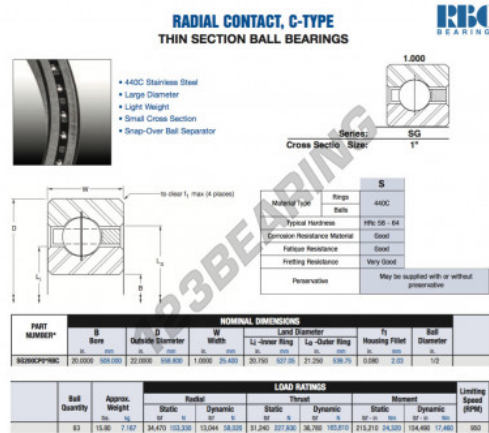

Deep groove ball bearing single row SG200-CP0-RBC - SG200-CP0-RBC

<https://www.123bearing.eu/bearing-housing/deep-groove-bearing/single-row/sg200-cp0-rbc>

PRODUCT FEATURES

| | |
|------------------|---------------|
| Brand | RBC |
| N° Ean13 | 3663952548050 |
| Inside diameter | 508 mm |
| Outside diameter | 558.8 mm |
| Thickness | 25.4 mm |
| Weight | 7167 g |
| Packaging | 1 |