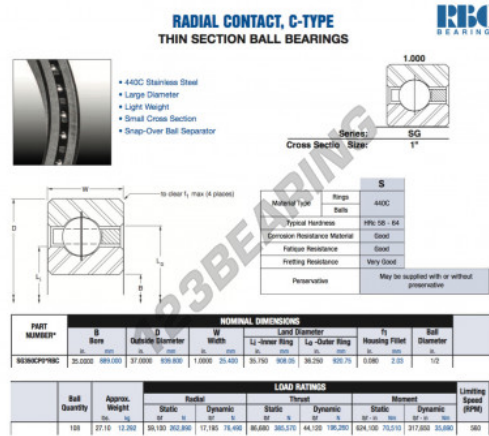

Deep groove ball bearing single row SG350-CP0-RBC - SG350-CP0-RBC

<https://www.123bearing.eu/bearing-housing/deep-groove-bearing/single-row/sg350-cp0-rbc>

PRODUCT FEATURES

Brand	RBC
N° Ean13	3663952548159
Inside diameter	889 mm
Outside diameter	939.8 mm
Thickness	25.4 mm
Weight	12292 g
Packaging	1