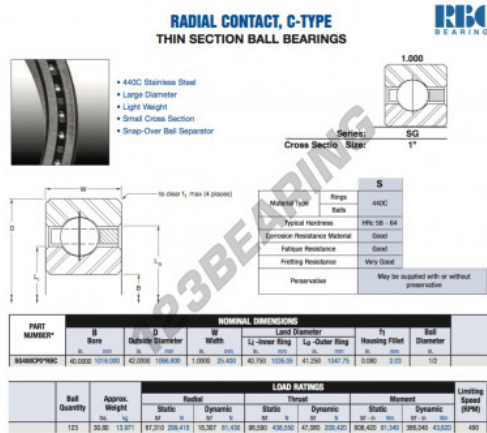

## Deep groove ball bearing single row SG400-CP0-RBC - SG400-CP0-RBC

<https://www.123bearing.eu/bearing-housing/deep-groove-bearing/single-row/sg400-cp0-rbc>

### PRODUCT FEATURES

Brand	RBC
N° Ean13	3663952548173
Inside diameter	1016 mm
Outside diameter	1066.8 mm
Thickness	25.4 mm
Weight	13971 g
Packaging	1

[contact@123bearing.eu](mailto:contact@123bearing.eu)