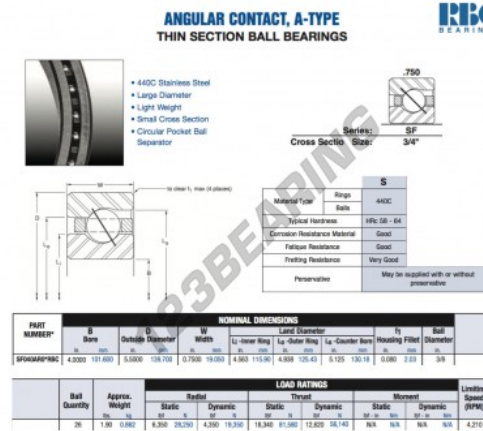

Deep groove ball bearing single row SF040-AR0-RBC - SF040-AR0-RBC

<https://www.123bearing.eu/bearing-housing/deep-groove-bearing/single-row/sf040-ar0-rbc>

PRODUCT FEATURES

Brand	RBC
N° Ean13	3663952548333
Inside diameter	101.6 mm
Outside diameter	139.7 mm
Thickness	19.05 mm
Weight	862 g
Packaging	1