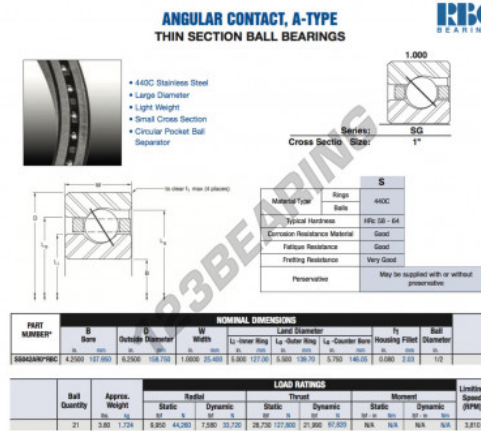

Deep groove ball bearing single row SG042-AR0-RBC - SG042-AR0-RBC

<https://www.123bearing.eu/bearing-housing/deep-groove-bearing/single-row/sg042-ar0-rbc>

PRODUCT FEATURES

Brand	RBC
N° Ean13	3663952548401
Inside diameter	107.95 mm
Outside diameter	158.75 mm
Thickness	25.4 mm
Weight	1724 g
Packaging	1