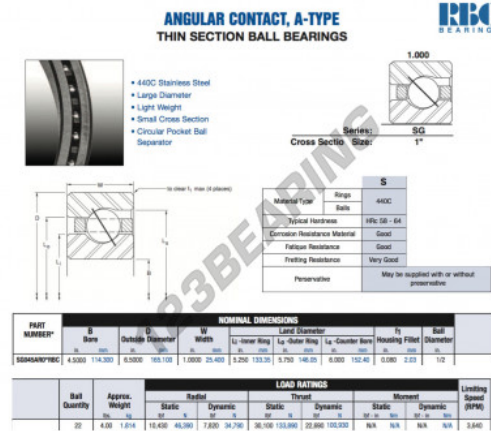

## Deep groove ball bearing single row SG045-AR0-RBC - SG045-AR0-RBC

<https://www.123bearing.eu/bearing-housing/deep-groove-bearing/single-row/sg045-ar0-rbc>

### PRODUCT FEATURES

Brand	RBC
N° Ean13	3663952548463
Inside diameter	114.3 mm
Inside diameter	4 1/2" inch
Outside diameter	165.1 mm
Outside diameter	6 1/2" inch
Thickness	25.4 mm
Thickness	1" inch
Weight	1814 g
Packaging	1