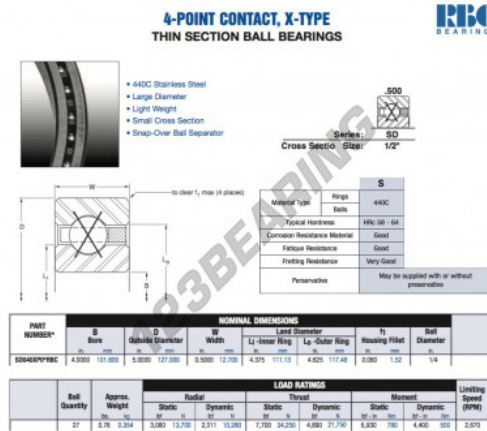

Deep groove ball bearing single row SD040-XP0-RBC - SD040-XP0-RBC

<https://www.123bearing.eu/bearing-housing/deep-groove-bearing/single-row/sd040-xp0-rbc>

PRODUCT FEATURES

Brand	RBC
N° Ean13	3663952549217
Inside diameter	101.6 mm
Outside diameter	127 mm
Thickness	12.7 mm
Weight	354 g
Packaging	1